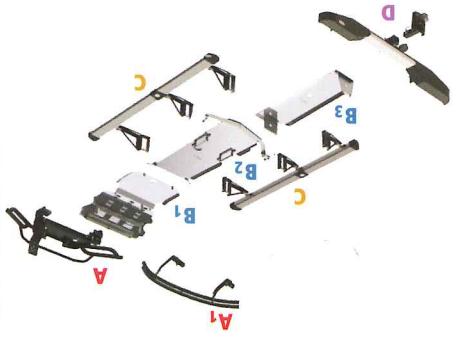

Triton L-200 Model 2006-2014

	P/N 597108 10-14 P/N 597111 06-09	A1
	P/N 597182 10-14 P/N 597112 06-09	A1
	P/N 597158 Diesel 06-14	B1
	P/N 597162 auto/ 12-14 (DPF) P/N 597161 manual 06-11 P/N 597160 auto/ 06-11	B2
	P/N 597170	B3
	P/N 597154 (black) P/N 597153 (silver)	C
	P/N 597185 10-12	E

**Doesn't include brackets and hitch ball mounting plate*

*** For More Products Visit Our Website: www.asfir.com ***

Triton L-200 Skid plates