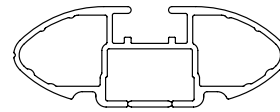

Rhino Rack 2500 Series - DK447 / DK447F / DK447R instruction

CONTROLLED

CROSSBAR IDENTIFICATION

VA crossbar

EURO crossbar

HD crossbar

Vehicle	Date	Crossbar	FRONT CROSSBAR					REAR CROSSBAR						
			Front Right Pad/Clamp	Front Left Pad/Clamp	Measurement strip length per side	Measurement strip length per side	Measurement Distance (x)	Foot plate arrow direction	Rear Right Pad/Clamp	Rear Left Pad/Clamp	Measurement strip length per side	Measurement strip length per side	Measurement Distance (x)	Foot plate arrow direction
Toyota Hilux Extra Cab pickup	10/15-	1260mm	M698 SUB0667	M697 SUB0667	151mm	38mm	950mm / 37 3/8"	OUT	M700 SUB0667	M699 SUB0667	147mm	34mm	954mm / 37 9/16"	OUT
Toyota Revo Extra Cab Pickup	07/15-		Pad Arrow Out						Pad Arrow Out					
Toyota Hilux Single Cab pickup	10/15-	1260mm	M698 SUB0667	M697 SUB0667	148mm	35mm	956mm / 37 5/8"	OUT	-	-	-	-	-	-
Toyota Revo Single Cab pickup	07/15-		Pad Arrow Out						-					

Measurement A (Xtra Cab): CENTRE of door jamb to CENTRE arrow of leg foot plate. **Measurement A (Single Cab):** From Tooling mark at rear of gutter moulding forward.

Measurement B: CENTRE of Front leg foot plate arrow to CENTRE of Rear leg foot plate arrow.