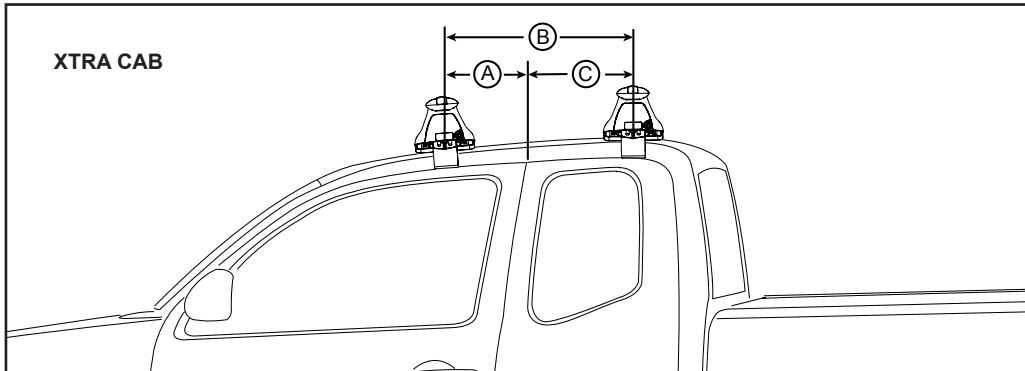

Measurement A (Xtra Cab): CENTRE of door jamb to CENTRE arrow of leg foot plate. **Measurement A (Single Cab):** From Tooling mark at rear of gutter moulding forward.

Measurement B: CENTRE of Front leg foot plate arrow to CENTRE of Rear leg foot plate arrow.

Carrying capacity: Roof rack is rated up to 75kg. Please refer to manufacturers handbook and Rhino Rack vehicle selector web page (www.rhinorack.com/fit-my-car/select-vehicle) for your maximum roof load capacity. Always use the lower of the two figures.

If your vehicle is not listed on this fitting instruction please refer to your countries Rhino-Rack web site for the latest information.

Direction of Pad Arrow and Foot Plate Arrow

VEHICLE	Date	Measurement A	Measurement B	Measurement C	Load Rating Up to (includes racks 5kg/ 11lbs)
Toyota Hilux Extra Cab Pickup	10/15-	380mm / 14 15/16"	700mm / 27 9/16"	320mm / 12 5/8"	75kg / 165lbs
Toyota Revo Extra Cab Pickup	07/15-				
Toyota Hilux Single Cab Pickup (Single Bar)	10/15-	250mm / 9 13/16"	-	-	35kg / 77lbs
Toyota Revo Single Cab Pickup (Single Bar)	07/15-