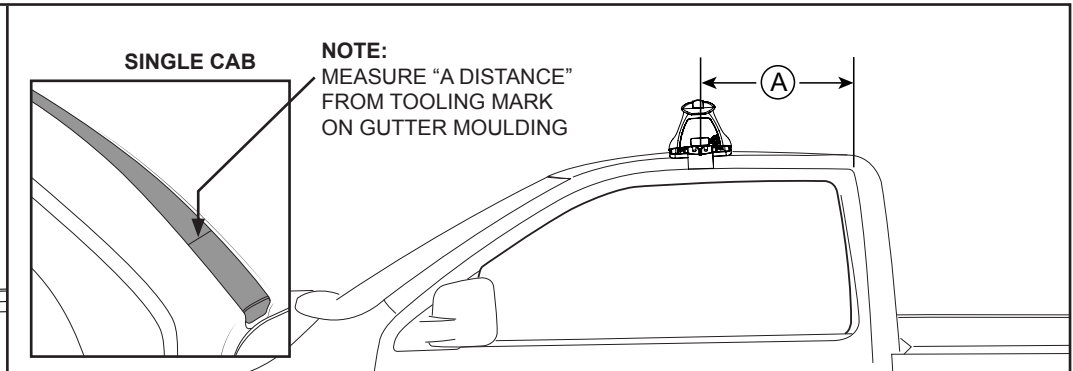

Measurement A (Xtra Cab): CENTRE of door jamb to CENTRE arrow of leg foot plate. **Measurement A (Single Cab):** From Tooling mark at rear of gutter moulding forward.

Measurement B: CENTRE of Front leg foot plate arrow to CENTRE of Rear leg foot plate arrow.

Carrying capacity: Roof rack is rated up to 75kg. Please refer to manufacturers handbook and Rhino Rack vehicle selector web page (www.rhinorack.com/fit-my-car/select-vehicle) for your maximum roof load capacity. Always use the lower of the two figures.

If your vehicle is not listed on this fitting instruction please refer to your countries Rhino-Rack web site for the latest information.

Direction of Pad Arrow and Foot Plate Arrow

VEHICLE	Date	Measurement A	Measurement B	Measurement C	Load Rating Up to (includes racks 5kg/ 11lbs)
Toyota Hilux Extra Cab Pickup	10/15-	380mm / 14 15/16"	700mm / 27 9/16"	320mm / 12 5/8"	75kg / 165lbs
Toyota Revo Extra Cab Pickup	07/15-				
Toyota Hilux Single Cab Pickup (Single Bar)	10/15-	250mm / 9 13/16"	-	-	35kg / 77lbs
Toyota Revo Single Cab Pickup (Single Bar)	07/15-