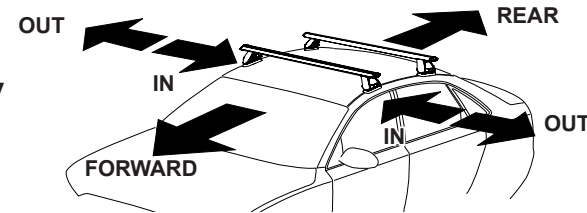

Measurement A (Xtra Cab): CENTRE of door jamb to CENTRE arrow of leg foot plate. **Measurement A (Single Cab):** From Tooling mark at rear of gutter moulding forward.

Measurement B: CENTRE of Front leg foot plate arrow to CENTRE of Rear leg foot plate arrow.

Carrying capacity: Roof rack is rated up to 75kg. Please refer to manufacturers handbook and Rhino Rack vehicle selector web page (www.rhinorack.com/fit-my-car/select-vehicle) for your maximum roof load capacity. Always use the lower of the two figures.

If your vehicle is not listed on this fitting instruction please refer to your countries Rhino-Rack web site for the latest information.

Direction of Pad Arrow and Foot Plate Arrow

VEHICLE	Date	Measurement A	Measurement B	Measurement C	Load Rating Up to (includes racks 5kg/ 11lbs)
Toyota Hilux Extra Cab Pickup	10/15-	380mm / 14 15/16"	700mm / 27 9/16"	320mm / 12 5/8"	75kg / 165lbs
Toyota Revo Extra Cab Pickup	07/15-				
Toyota Hilux Single Cab Pickup (Single Bar)	10/15-	250mm / 9 13/16"	-	-	35kg / 77lbs
Toyota Revo Single Cab Pickup (Single Bar)	07/15-