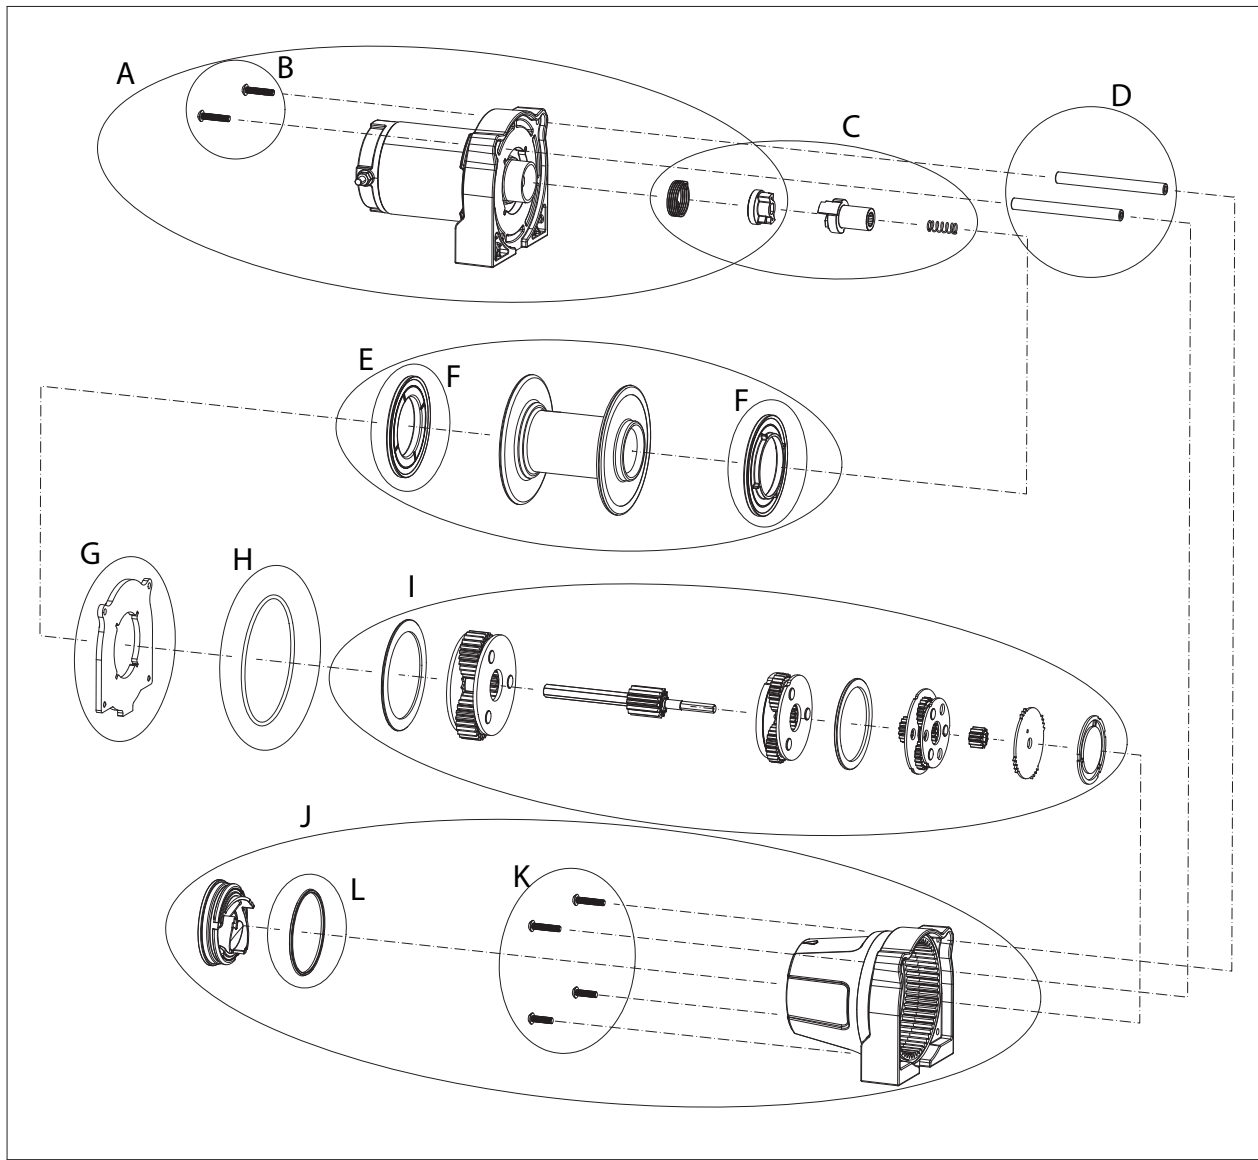

VRX

M

S

T

U

V

W

X